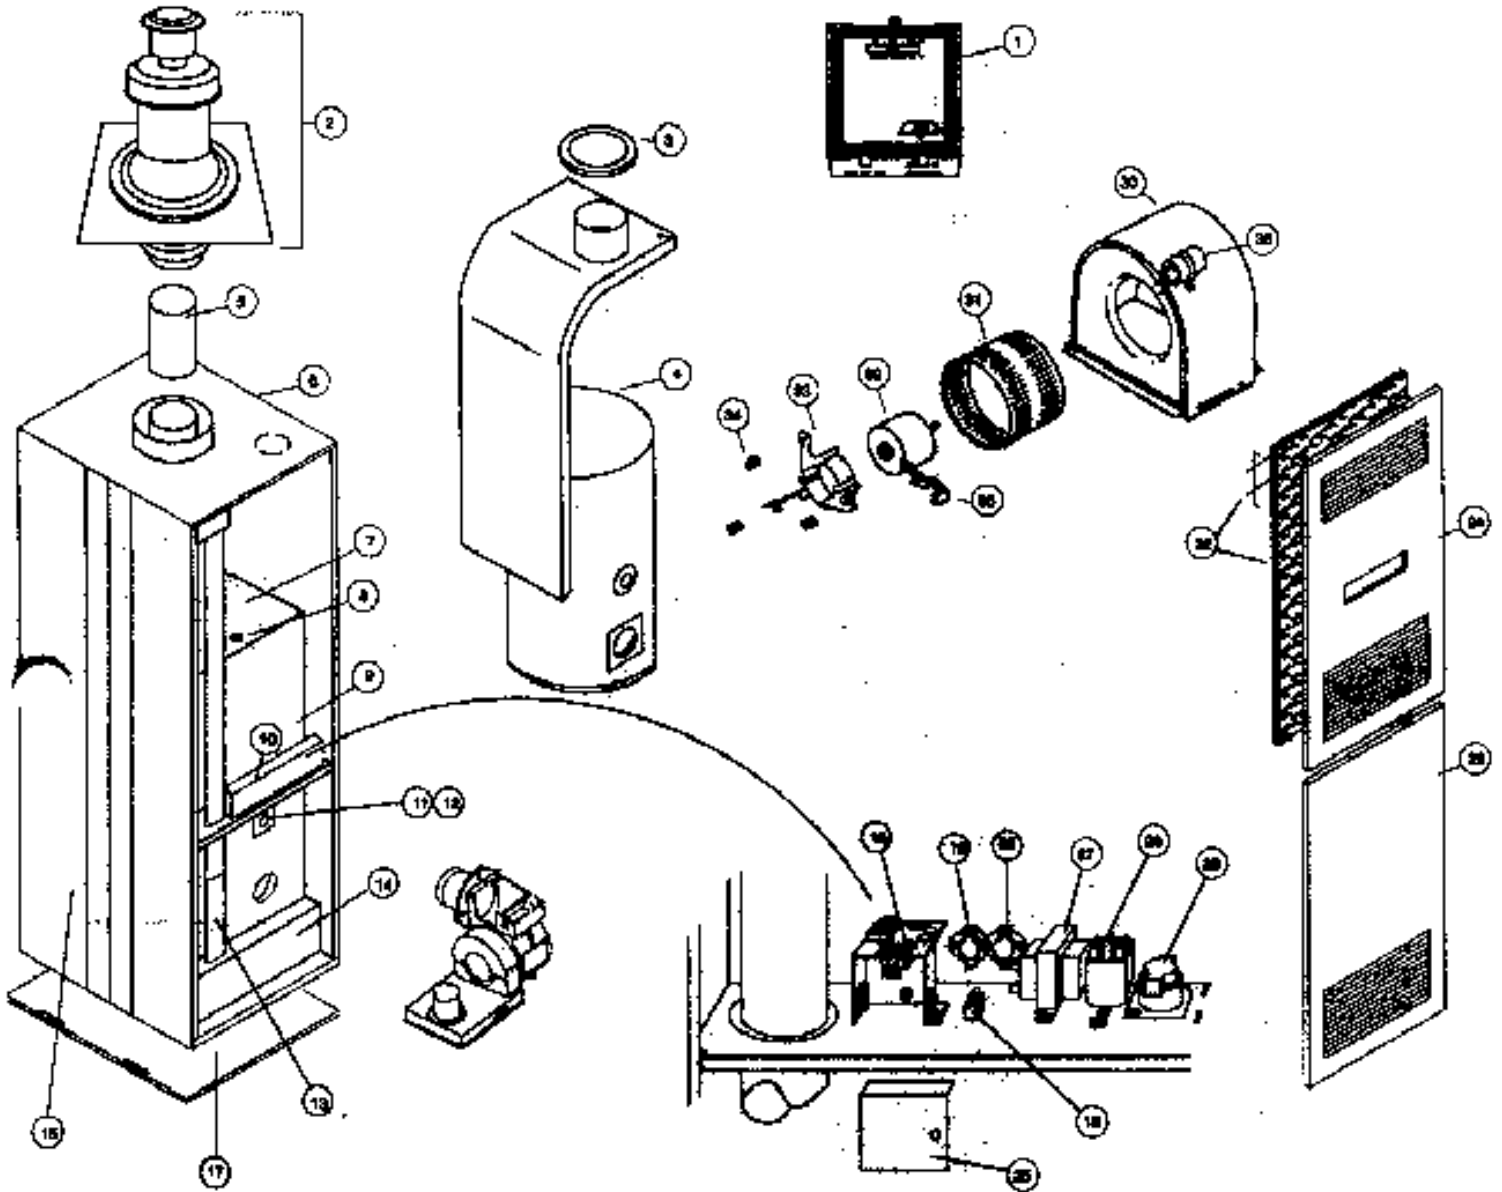

COLEMAN Series COAT - COAS Oil Gun Furnace

COAT066BDB

COAT084BDB

COAS066BDB

COAS084BDB

Ref #	Part #	Description	# Req.	Models Used On
1	7670-368P/A	Thermostat (Adj Ant.)	1	All
2		Roof Jack - See Separate Catalog Listings	1	All
3	7945-3011	Gasket-Heat Exchanger	1	All
4	4084A5751	Heat Exchanger (With Gaskets)	1	All
5	4084A1601	Flue Shield	1	All
6	4084A505	Casing Top	1	All
7	4084B100	Combustion Air Tube (Upper)	1	All
8	7624A3591	Limit Switch (Upper - Open 180 Manual Reset)	1	All
9	4084A501	Vestibule	1	All
10	7945-1351/B	Cover (Control Box)	1	All
11	7970-5491	Observation Plate (with Gaskets)	1	All
12	7706A3171	Gasket (Observation Plate)	1	All
13	4084B504	Combustion Air Tube (Lower)	1	All
14	7956A5201	Panel (Coil Cavity 19-13/16")	1	COAT
15	4084A585	Casing Assembly	1	All
16	7681-3301	Switch (On - Off)	1	All
17	3500-1071/A	Subbase	1	COAS
18	4084-3101	Receptacle (Polarized)	1	All
19	7975-3281	Fan Switch (Close 110 Open 85)	1	All
20	7995-3281	Limit Switch (Lower Open 150 Close 120)	1	All
22	7660-5331	Filter (19 3/8 x 35 3/4 x 1/4) & Retainer	1	All
24	7990-1561	Panel (Upper)	1	All
25	7656-112	Cover (Junction Box)	1	All
26	7956-1571 7956-1631	Panel (Lower)	1	COAT COAS
27	2940A3541	Transformer (115 - 24V 240VA)	1	COAT
28	7975-3771	Blower Relay	1	COAT
29	3110-3541	Sequencer	1	COAT
		BLOWER PARTS		
30	7966A530	Scroll	1	All
31	1472-2751	Blower Wheel (10-5/8 D x 7-1/8 x 1/2)	1	All
32	7966-311P 1468-212P	Motor (1/6 HP - 1100 RPM - 8.2 A) Motor (1/4 HP - 1050 RPM - 10.0 A)	1 1	066 084
33	7670-6391	Motor Clamp	1	All
34	7670-3551	Motor Mount (3/Pkg)	1	All
35	7966-4501	Connector Plug	1	All
36	1499-4461	Run Capacitor (7.5 MFD 370 V)	1	084