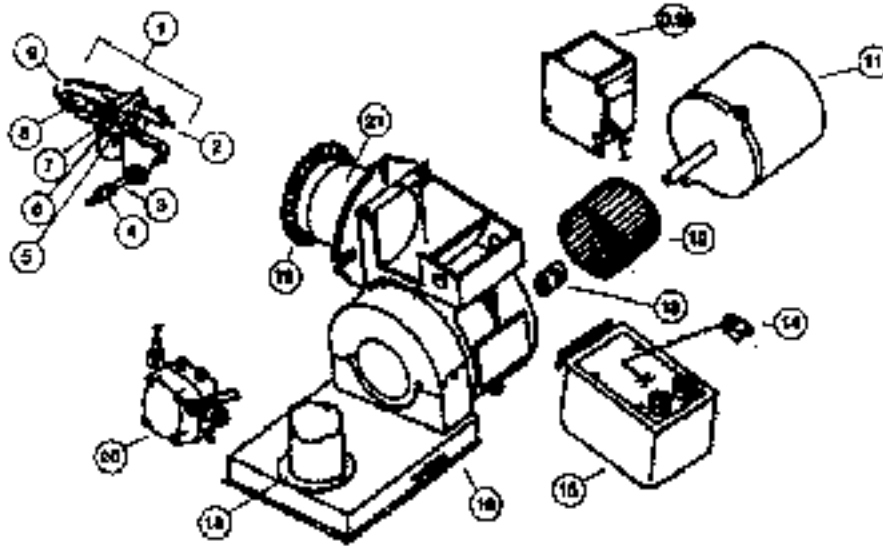

4066-7301 Wayne Oil Burner 66,000 BTU Input 52,500 BTU Output

4084-7301 Wayne Oil Burner 84,000 BTU Input 67,000 BTU Output

Ref #	Part #	Description	# Req.	Models Used On
1	8880-4151	Drawer Assy (Less Nozzle)	1	All
2	8880-4161	Electrode - Each (with Buss Bar)	2	All
3	Wayne 13693	Oil Pipe	1	All
4	Wayne 14295	Oil Pipe Fitting	1	All
5	Wayne 12408	Insulator Bushing	2	All
6	Wayne 14308	Electrode Support	1	All
7	Wayne 14425	Baffle Plate	1	All
8	Wayne 12362	Nozzle Adapter	1	All
9	4066-3251 8880-4241	Nozzle (.50 80 Hollow) Nozzle (.65 80 Hollow)	1	066 084
10	4084-4051	Primary Control (24v)	1	All
11	8880-4139	Motor	1	All
12	Wayne 20673	Impellor (4.17 D 3.13 Wide)	1	All
13	8880-4011	Coupling (Pump to Motor)	1	All
14	8880-4121	Flame Detector	1	All
15	4084-4041	Transformer (10,000 V.AC)	1	All
16	4084-5081	Air Chute & Damper Assembly	1	All
18	8680-306	Air Chute Gasket	1	All
19	4084-3091	Gasket (Mounting Flange)	1	All
20	8866-4021	Fuel Pump (1 Stage)	1	All
21	8880-4261	Air Cone	1	All