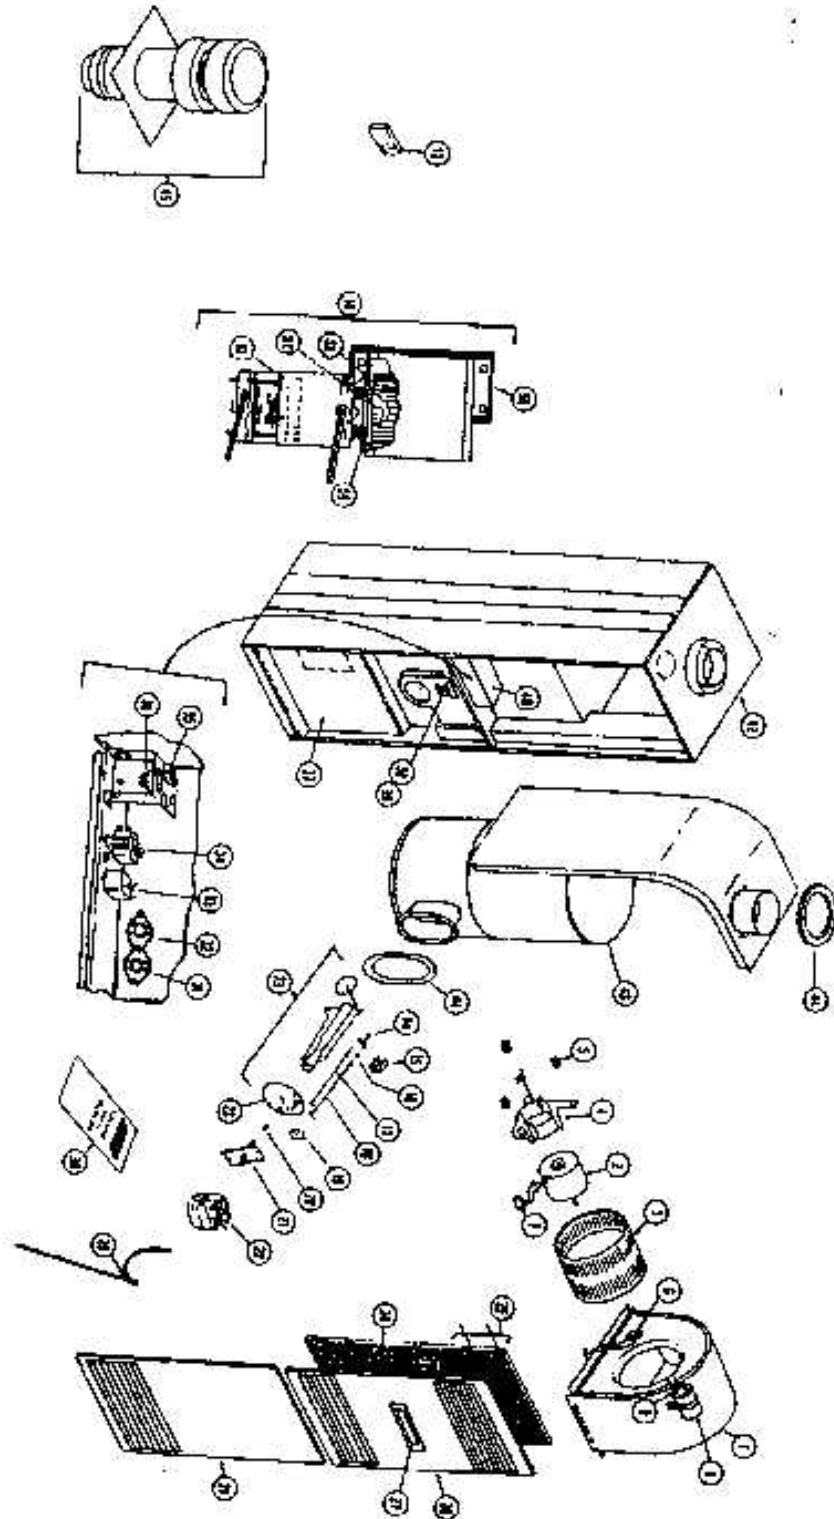

www.mhrv.com

COLEMAN Series Presidential III

7956, 7966, 7970, 7975, 7975

7956, 7966, 7970, 7975, 7995

Ref #	Part #	Description	# Req.	Models Used On
1-11	Blower Parts	See Blower Parts Table		
12	7656-3951	Thermostat (Adj - Set at .25 W-R#1030-370) Thermostat (Adj. - Set at .40 W-R#1030-339)	1	All
13	7956-5851	Burner Assy (Less Gas Valve)	1	All
14	9880-0161	Pilot Burner (w/Pilot Spud)	1	All
15	7945-1701	Pilot Shield	1	All
17	2631-3481	Thermocouple 24"	1	All
18	7945-1671	Pilot Tube (1/4" Steel)	1	All
19	7945-166	Seal Plate	1	All
20	-	See Burner Orifice Chart	1	All
21	7945B5151	Valve Bracket (Less Orifice)	1	All
22	7656-3561	Gas Valve (24V .23 Amp)	1	All
23	7945-1631	Mounting Plate (w/Gasket)	1	All
24	7660-3401	Filter (19-3/8 x 35-3/4 x 1/4)	1	All
25	7670-3451	Filter Retainer	1	All
26	7670A5231	Panel (Upper)	1	All
27	1539A0341	Coleman Emblem	1	All
28	7670A5241	Panel (Lower)	1	All
29	7660-190	Lighter Rod (w/Chain)	1	All
30	1972E461	Customer Envelope	1	All
31	7945-3281 7970-3281 7995-3281	Limit Switch (Lower 0-140 Close 110) Limit Switch (Lower 0-145 Close 115) Limit Switch (Lower 0-150 Close 120)	1	7956 7966, 7970 7995
32	7956-3351 7660-3281 7995-3351	Fan Switch (Close 105 Open 85) Fan Switch (Close 110 Open 90) Fan Switch (Close 115 Open 95)	1	7956 7966, 7970, 7975 7995
33	8665-5701	Booster Relay (24V SPST 4 Terminals)	1	All
34	7945-3551	Transformer (115 - 24V - 115 VA)	1	All
35	7945B555	Connector Cap Assy	1	All
36	7681-3301	Switch (Rocker On-Off)	1	All
37	7656B1861	Panel (Coil Cavity 19-13/16")	1	All
38	7706C5491	Observation Plate (w/Gasket)	1	All
39	7706A3171	Gasket (Observation Plate)	1	All
40	7945-1351	Cover (Control Box)	1	All
42	7945-5721	Casing Top	1	All
43	7956-5751 7966-5751 7975-5751 7995-5751	Heat Exchanger (w/Gaskets)	1	7956 7966, 7970 7975 7995
44	7945-3011	Gasket Package (Heat Exchanger)	1	All
45	-	Roof Jack	1	All
50	7995-6451	Booxter Assy (Includes 51 thru 56)	1	7995
51	8865-3611	Impellor (3-13/16 x 1-7/8 x 3/8)	1	7995
52	8865B1281	Motor Mount (Rubber 4/Pkg)	1	7995
53	7995-3169	Booster Motor (3000 RPM)	1	7995
54	7700-2751	Snap Switch	1	7995
55	8865A1471	Mount Plate	1	7995
56	7995A386	Booster Gasket	1	7995