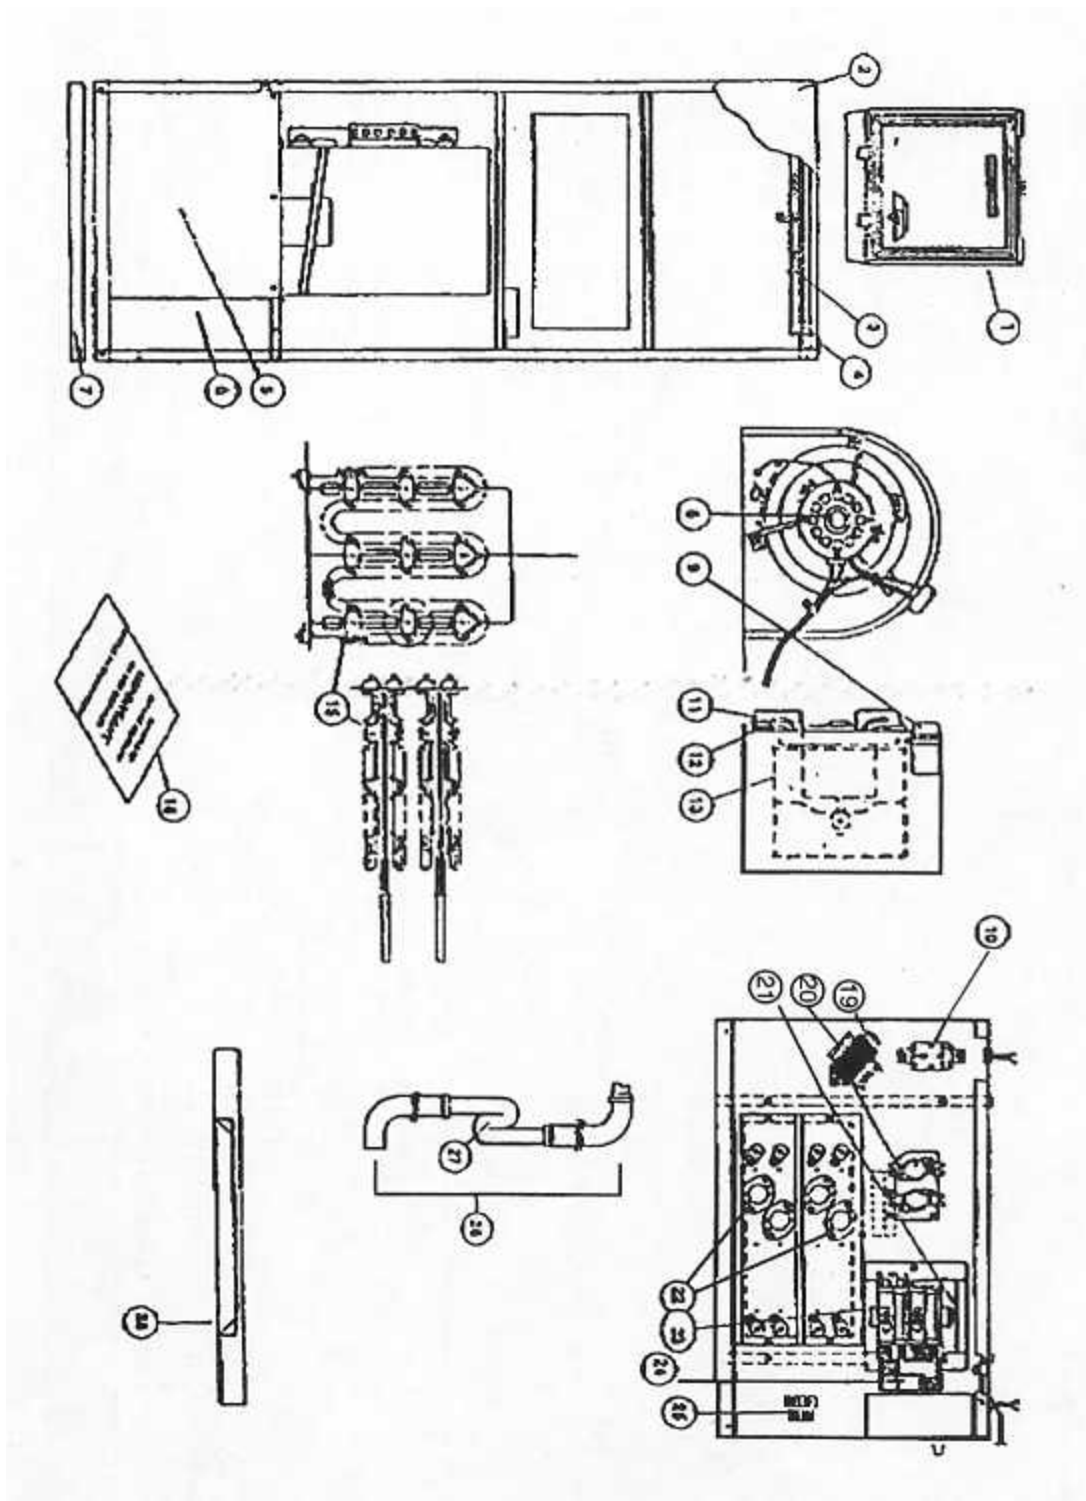

www.mhrv.com

COLEMAN Series EBB Electric Furnace

www.mhrv.com

Series EBB Blowers

Ref #	Part #	Description	# Req.	Models Used On
1	7670-3681B	Thermostat (Heating 24v)	1	All
2	3500-1751B	Front Panel	1	All
3	1214-251	Filter (18 x 20 x 1)	1	All
4	3500-1861	Support Angle	1	All
5	3500-236 /B3500-235	Cover (Electric Box)	1	All (Except 10B) 10B
6	3500-127	Cover (Service Entrance)	1	All
7	3500-1071/B	Sub-Base	1	All
8	1468-243P	Blower Motor (230 V, 60 Hz, 3.2 Amps)	1	All
9	1498-4481	Capacitor (7.5 Mfd 370 V)	1	All
10	3110-3301	Relay	1	All
11	8680-5391	Motor Clamp	1	All
12	7670-3551	Motor Mount (Pkg of 3)	1	All
13	1472-2831	Blower Wheel (10-5/8 x 8)	1	All
15	3500-4051	Heat Element (4.8 KW)	1	15B, 17AB
	3500-4101	Heat Element (9.6 KW)	1	10B, 15AB
	3500-4101	Heat Element (9.6 KW)	2	20B
	3500-4111	Heat Element (10.4 KW)	1	23B
	3500-4121	Heat Element (11.2 KW)	1	12B 17B, 23B
16	1973-025	Customer Envelope	1	All
19	3300-3861	Transformer (240v/24v 40 VA)	1	All
20	3110-3571	Sequencer	1	10B, 12B
	3115-3571			15B, 17B
	3120A3571			20B, 23B
21	3500-128	Bracket (Circuit Breaker)	1	All
22	7142-3091	Limit Switch (Open 150 Close 110)	2	10B, 12B
	7142-3091		3	15B, 17B
	7142-3091		4	20B, 23B
23	3500-377P	Circuit Breaker	2	All (Except 10B)
	3500-377P		1	10B
24	3500-378P	Buss Bar	2	12B Only
25	1216-229	Ground Lug (Small)	1	All Except 10B, 12B All
	1216-231	Ground Lug (Large)		
	3500-8951	Accessory Kit: Contents Below		
26	3824-301	Drain Hose Assembly	1	All
27	3240-3051	Condensate Trap	1	All
28	3500-533	Coil Shelf Assembly	1	All