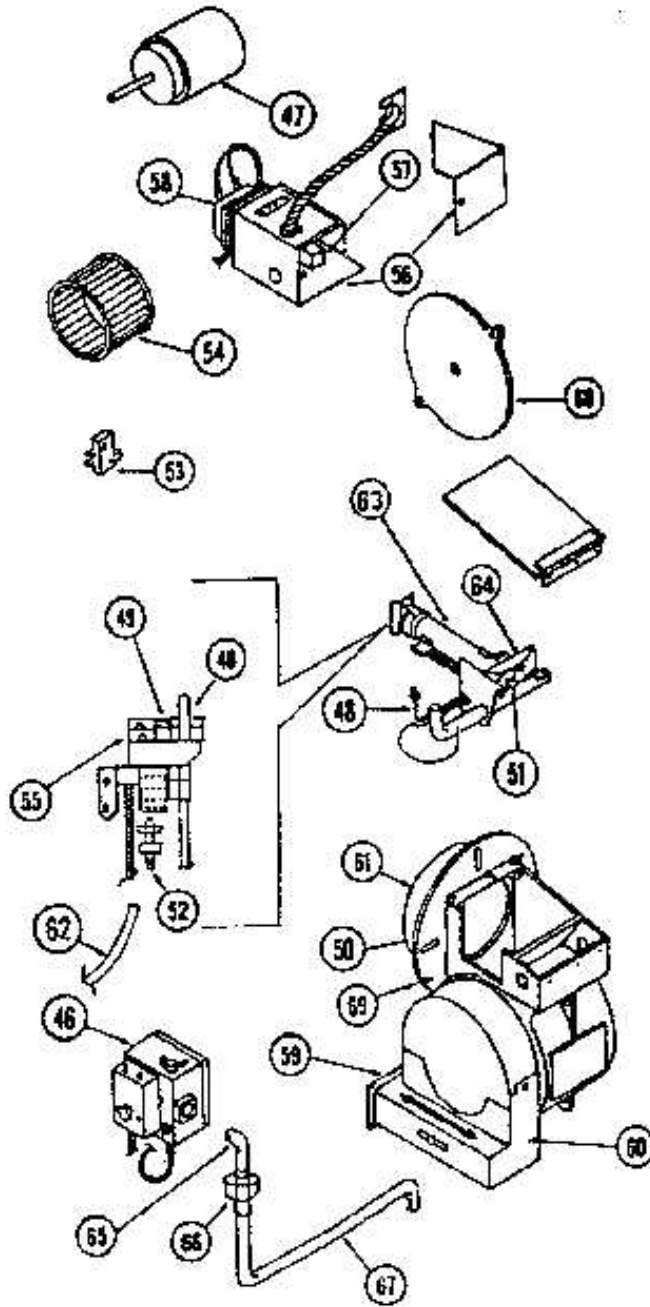

8680A Gas Gun Burner

8600A Gas Gun Burner

8680A Gas Gun Burner

8600A Gas Gun Burner

Ref #	Part #	Description	# Req.	Models Used On
46	8680-4011	Gas Valve	1	All
47	8680-4329	Motor	1	All
48	8680-4211	Thermocouple	1	All
49	8680-4221	Pilot Burner	1	All
50	8680-4331	Gasket	1	All
51	8680-4061 8680-4071 8600-4041 8600-4051	Orifice - LP .1015 Orifice - Nat .173 Orifice - LP .110 Orifice - Nat .182	1	8680A 8680A 8600A 8600A
52	8680-4231 8680-4241	Pilot Spud - LP .009 Pilot Spud - Nat .016	1	All
53	8680A4141	Centrifugal Switch & Bracket	1	All
54	8680-4311	Blower Wheel	1	All
55	8680-4251	Ignitor Coil	1	All
56	8680-4341	Control Box	1	All
57	8680-4351	Relay	1	All
58	8680-4171	Transformer	1	All
59	8862-162	Air Chute Flange	1	All
60	8680A319	Burner Air Chute	1	All
61		Manifold Cylinder (Blast Tube)	1	All
62	2701-1441	Pilot Tube (1/4 OD)	1	All
63	8680-4421	Burner Manifold	1	All
64	8680-4431	Static Disc	1	All
65	8600-152	Elbow	1	All
66	1210-330	Pipe Union	1	All
67	8600-155	Gas Pipe (Feed Tube)	1	All
68	-	Motor Mount Plate	1	All
69	-	Burner Mount Plate	1	All