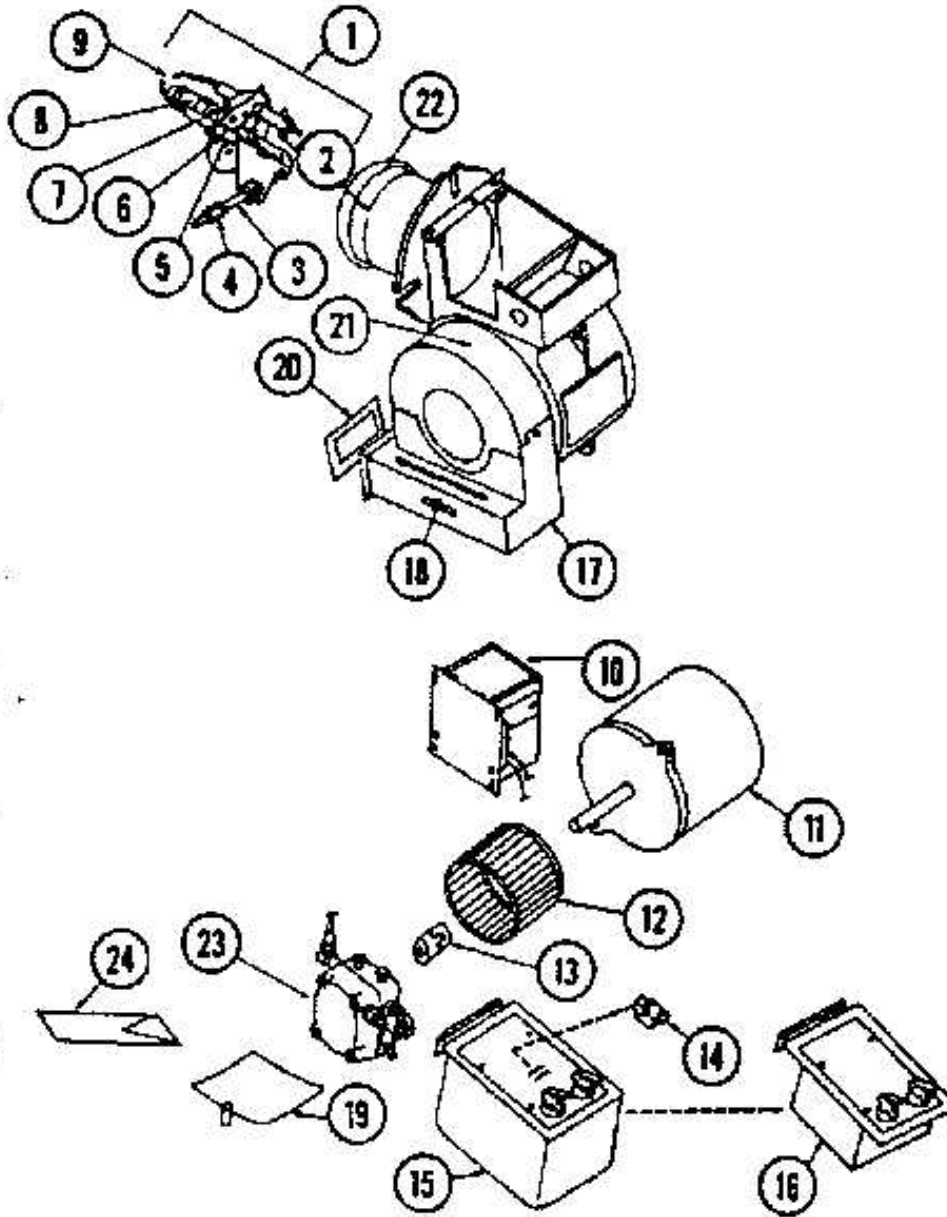

Oil Gun Burners 8866-3821 FS-1 or FS7062-44, 8880-3821 FS-2 or FS7062-44

Ref #	Part #	Description	# Req.	Models Used On
1-11	-	Blower Parts - See Chart		
12	7670-3951 7670-3701	Thermostat Thermostat Sub-Base	1	All (Htg) All (A/C)
13	8866-3281	Fan Switch (Open 95 Close 130)	1	All
14	8866-3291	Limit Swich Upper 0-135 Manual Reset	1	All
15	8880-3271	Limit Switch Lower (Open 155 Close 115)	1	All
16	-	Roof Jack	1	All
17	8880A518	Control Box	1	All
18	8866-519	Cover (Control Box - Lower)	1	All
19	4070-367	Cover (Control Box - Upper)	1	All
20	7680-349	Cap	1	All
21	7660-3511	Switch (On-Off)	1	All
22	7680-3481	Plug & Cap Pkg	1	All
23	8866B5751	Heat Exchanger (w/Gasket)	1	All
24	8866B5031	Vestibule	1	All
25	7680-5201	Panel	1	All
26	7670-5231	Front Panel - Upper	1	All
27	7670A5241	Front Panel - Lower	1	All
28	7660-3401 7670-3401	Filter	1	All (Htg Blower) All (A/C Blower)
29	7670-3451	Filter Retainer	1	All
30	8866-5861	Door & Hinge Assembly	1	All
31	4070-237	Hinge & Spring	1	All
32	7670-3801	Coleman Emblem	1	All
33	7670-1041	Casing Top	1	All
34	8866-4021	Pump (1 Stage)	1	All
35	8866-4091	Transformer	1	All
36	8866-4069	Motor	1	All
37	8866-4041	Primary Control	1	All
38	8870-3381	Flame Detector	1	All
39	8866-4111	Blower Wheel	1	All
40	8870A4061	Gasket (Mounting)	1	All
41	8866-4171	Drawer Assembly	1	8866, 8880
42	8870-4201	Electrode - Left	1	All
43	8870-4211	Electrode - Right	1	All
44	8866-4031 8880-4031	Nozzle .65 90 A Nozzle .75 90 A	1	8866 8880
45	8866-401	Coupling (Motor to Pump)	1	All

## Oil Gun Burners

First Production Serial #777000

8866-3851 Transformer Ignition - 84M Input, 65M Output

8880-3851 Transformer Ignition - 100M Input, 77M Output

8866-3861 Ignitor Ignition - 84M Input, 65M Output